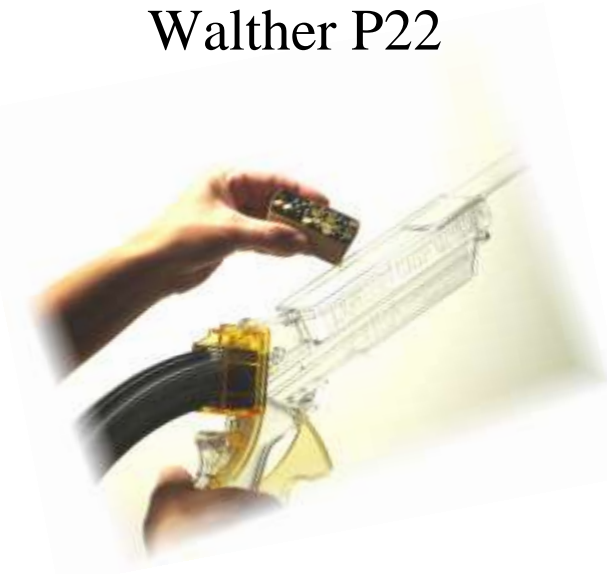

Lightnin’ Grip Loader
Adapter #13
Walther P22