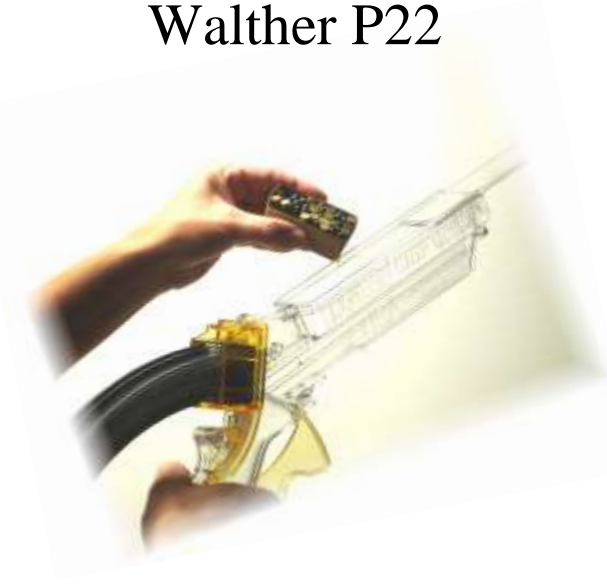

Lightnin’ Grip Loader
Adapter #13
Walther P22